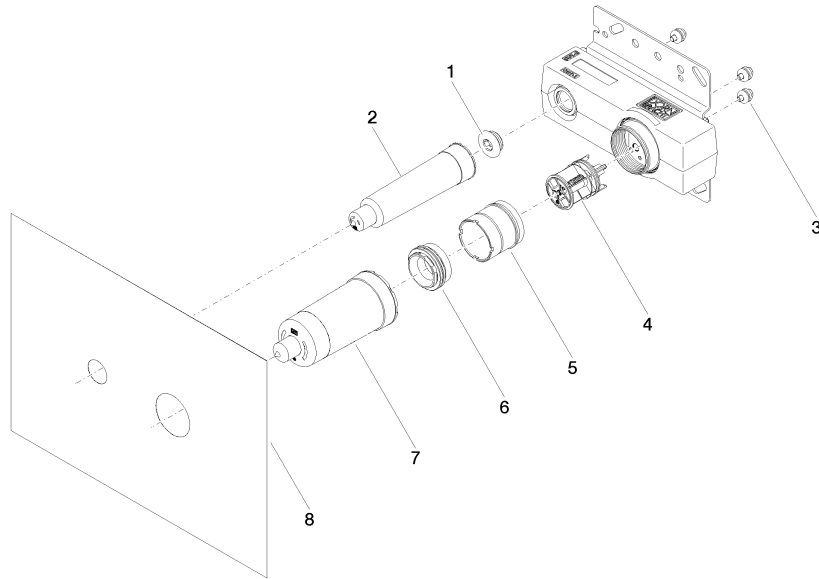

## Concealed wall-mounted single-lever mixer -

---

35 860 970

### Certificates

---

IAPMO\_N-4976 (2). IAPMO\_6397 (2). IAPMO\_4976 (1).

**Concealed wall-mounted single-lever mixer -**

35 860 970

**Spare parts list**

No.	Item Number	Name	Quantity used	Delivery time
1	04 31 20 006 00 90	plug	1	2
2	09 21 02 182 90	cap	1	2
3	90 23 01 091 00 90	set	3	2
4	90 31 20 107 00 90	plug	1	2
5	90 17 01 238 00 90	sleeve	1	2
6	90 24 04 349 00 90	threaded connector	1	2
7	09 21 02 176 90	cap	1	60
8	04 14 03 074 01 90	gasket kit	1	2