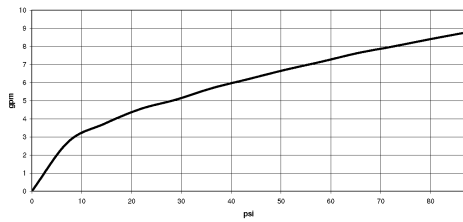

### Recommended miscellaneous

---

- |                                                                                                                |               |
|----------------------------------------------------------------------------------------------------------------|---------------|
| <b>Adapter for reversed water connections -</b>                                                                | 12 880 970 90 |
| <ul style="list-style-type: none"> <li>• Not suitable for combining with META PURE (36 86X 664-FF).</li> </ul> |               |

**Concealed wall-mounted single-lever mixer -**

35 860 970

mm [inches]

**Flow rate chart**

**Codes & Standards**

ASME  
A112.18.1/CSA  
B125.1