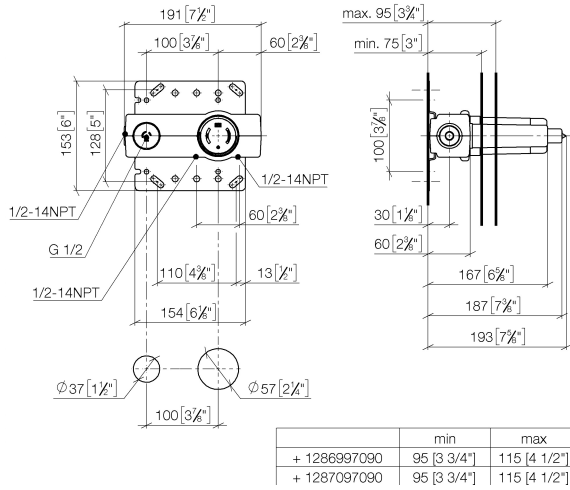

Rough can be rotated to position the lever on top or to the left of the spout.

### Recommended miscellaneous

---

- |                                                                                                                |               |
|----------------------------------------------------------------------------------------------------------------|---------------|
| <b>Adapter for reversed water connections -</b>                                                                | 12 880 970 90 |
| <ul style="list-style-type: none"> <li>• Not suitable for combining with META PURE (36 86X 664-FF).</li> </ul> |               |

**Concealed wall-mounted single-lever mixer -**

35 860 970

mm [inches]

**Flow rate chart**

**Codes & Standards**

ASME  
A112.18.1/CSA  
B125.1